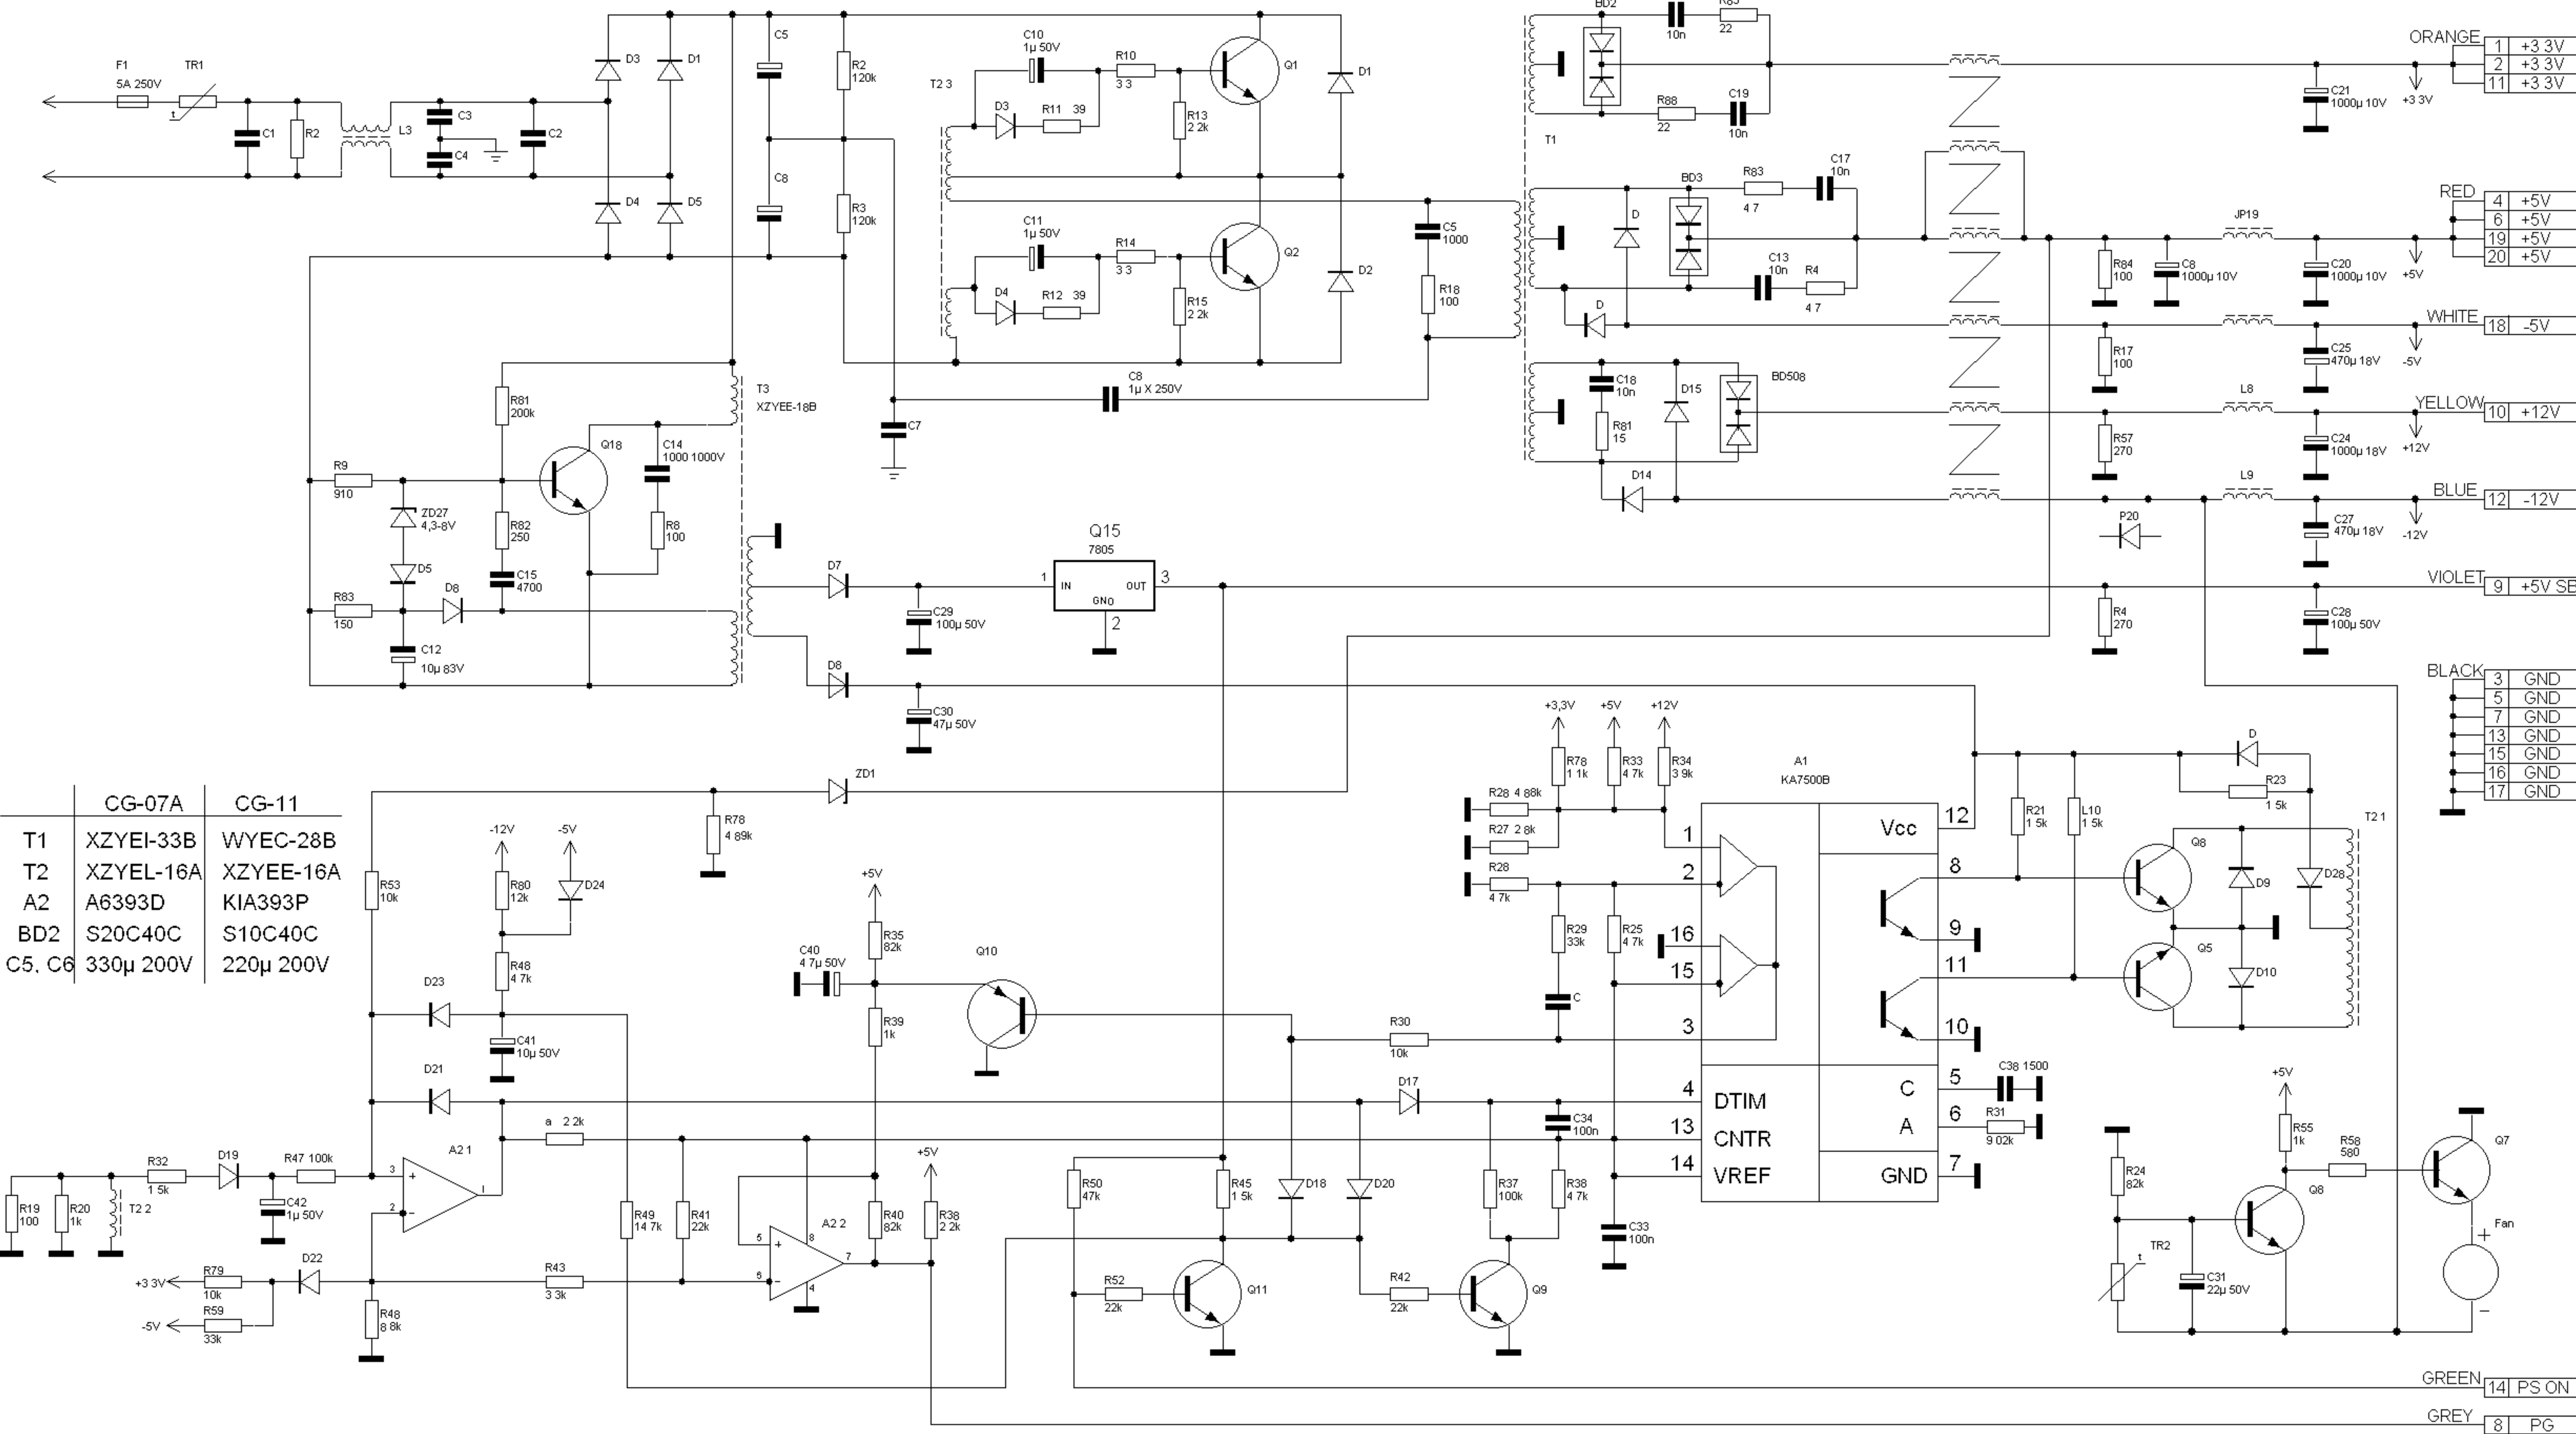

Codegen mod. 200XA1 250W ch. CG-07A
 Codegen mod. 250XA1 250W ch. CG-11

	CG-07A	CG-11
T1	XZYEI-33B	WYEC-28B
T2	XZYEEL-16A	XZYEE-16A
A2	A6393D	KIA393P
BD2	S20C40C	S10C40C
C5, C6	330μ 200V	220μ 200V

ORANGE	1	+3.3V
	2	+3.3V
	11	+3.3V

RED	4	+5V
	6	+5V
	19	+5V
	20	+5V

WHITE	18	-5V
-------	----	-----

YELLOW	10	+12V
--------	----	------

BLUE	12	-12V
------	----	------

VIOLET	9	+5V SB
--------	---	--------

BLACK	3	GND
	5	GND
	7	GND
	13	GND
	15	GND
	16	GND
	17	GND

GREEN	14	PS ON
-------	----	-------

GREY	8	PG
------	---	----